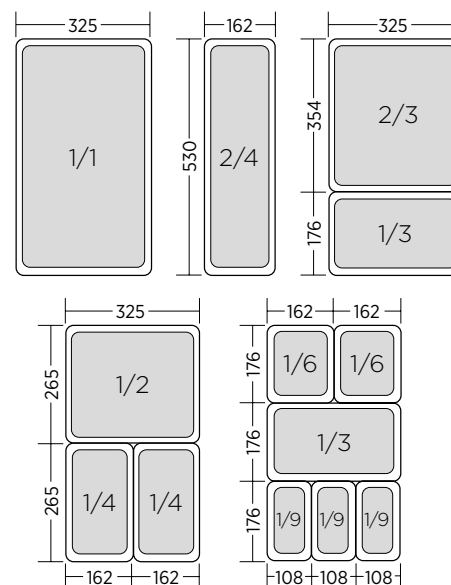

Melamine is often used for dinnerware, mixing bowls and laminated counter tops because it resists acids, alkalis and most food stains.

Melamine is hard and smooth and can withstand some fairly warm temperatures, but it does absorb heat and will soften if it gets too hot. While melamine is perfectly safe when it comes in contact with warm temperatures, melamine is not microwavable.

In general, melamine products are not designed to withstand temperatures that exceed 100°C and should not be submerged in boiling water or placed in the oven.

Also, be sure to avoid exposure to hot objects or prolonged exposure to boiling water. Melamine is suitable for use over a bain-marie as the water is circa 70°C, to hold food above a temperature of 60°C.

Melamine is dishwasher safe (as long as the water temperature does not exceed the 100°C guidelines). Scouring powder should not be used, as it will scratch the surface, also never use chlorine bleach on melamine buffetware.

Destaining

- Periodically presoak melamine products before dishwashing to prevent staining and to maintain lustre.
- For staining, use an oxygen-releasing compound such as Dip-It XP (ECOLAB).
- Sponges or woven plastic pads are recommended for cleaning.
- Do not use harsh or abrasive cleaners, steel wool, or metal pot scouring pads to remove food or stains.

Gastronorm Size Guide

Food pans available in standard Gastronorm sizes.