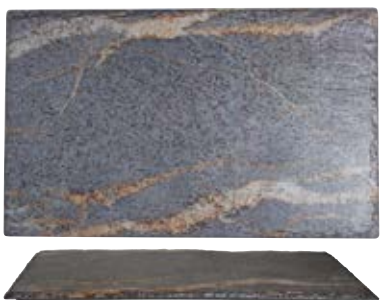

GN ¼ Rectangle Tray
7192TM307 53 x 32.5cm
Box of 2