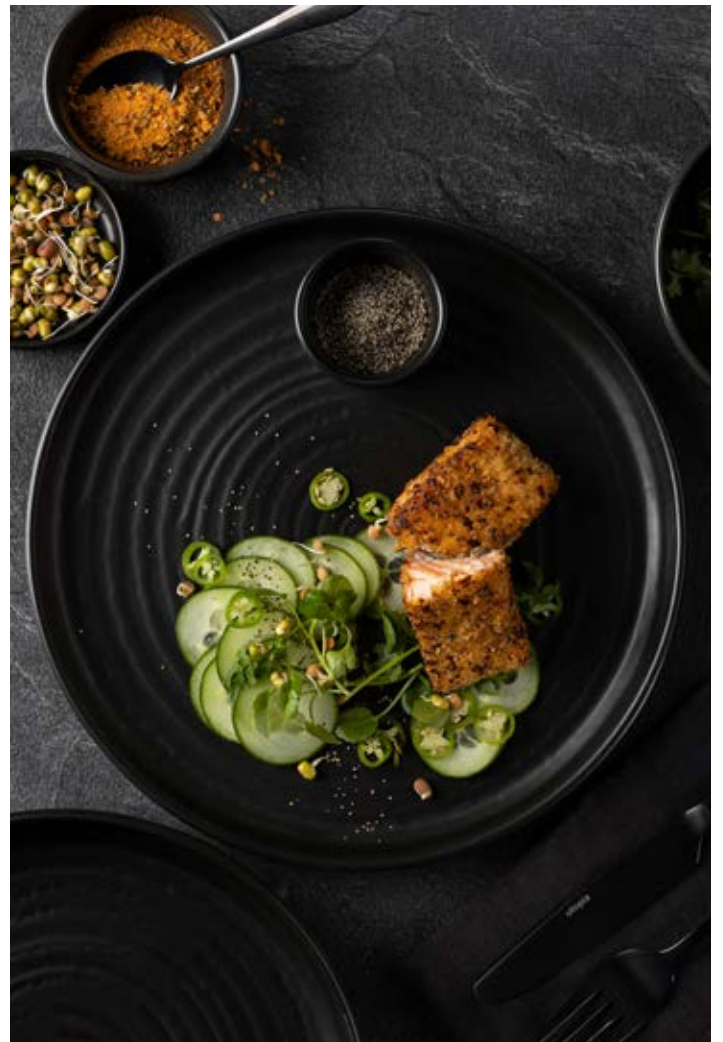

Chambray

Raven

A dark textured surface offers a beautiful canvas for food presentation. Digitally printed circles give creativity and consistency from piece to piece.