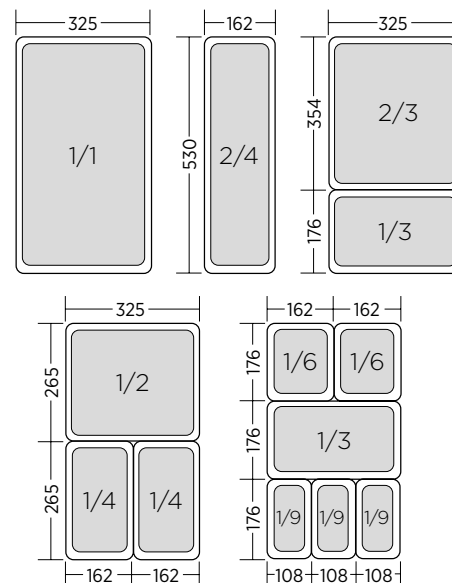

Melamine is often used for dinnerware, mixing bowls and laminated counter tops because it resists acids, alkalis and most food stains.

Melamine is hard and smooth and can withstand some fairly warm temperatures, but it does absorb heat and will soften if it gets too hot. While melamine is perfectly safe when it comes in contact with warm temperatures, melamine is not microwavable.

In general, melamine products are not designed to withstand temperatures that exceed 100°C and should not be submerged in boiling water or placed in the oven.

Also, be sure to avoid exposure to hot objects or prolonged exposure to boiling water. Melamine is suitable for use over a bain-marie as the water is circa 70°C, to hold food above a temperature of 60°C.

Melamine is dishwasher safe (as long as the water temperature does not exceed the 100°C guidelines). Scouring powder should not be used, as it will scratch the surface, also never use chlorine bleach on melamine buffetware.

Destaining

- Periodically presoak melamine products before dishwashing to prevent staining and to maintain lustre.
- For staining, use an oxygen-releasing compound such as Dip-It XP (ECOLAB).
- Sponges or woven plastic pads are recommended for cleaning.
- Do not use harsh or abrasive cleaners, steel wool, or metal pot scouring pads to remove food or stains.

Gastronorm Size Guide

Food pans available in standard Gastronorm sizes.