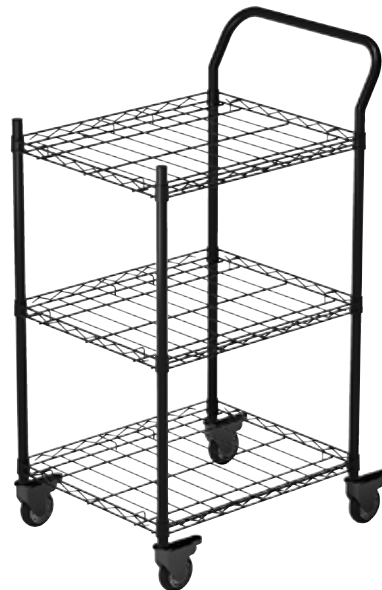

Convenient and space saving the Premium Charging Shelves can be stacked to a maximum of three high allowing for simultaneous charging.