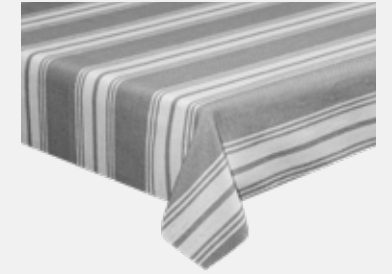

GRIGIO

Tovaglia 150x350 cm (12 persone)
Tablecloth 59"x137 3/4" (12 people)

Cotone 90%+10% poliestere
Cotton 90%+10% polyester
TXXTO240832 - EAN 8056444364071