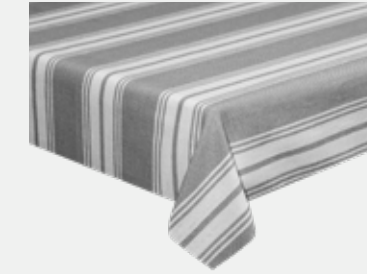

BEIGE

Grembiule pettorina 80×85 cm
Chest apron 31 ½"×33 ½"

Cotone 90%+10% poliestere
Cotton 90%+10% polyester
TXXGR120858 - EAN 8056444364637

GRIGIO

Tovaglia 140x240 cm (8 persone)
Tablecloth 55"x94 1/2" (8 people)

Cotone 90%+10% poliestere
Cotton 90%+10% polyester
TXXTO120832 - EAN 8056444363708

GRIGIO

Tovaglia 150x300 cm (10 persone)
Tablecloth 59"x118" (10 people)

Cotone 90%+10% poliestere
Cotton 90%+10% polyester
TXXTO150832 - EAN 8056444363883