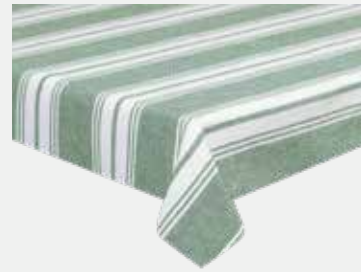

VERDE

Tovaglia 150x350 cm (12 persone)
Tablecloth 59"x137 3/4" (12 people)

Cotone 90%+10% poliestere
Cotton 90%+10% polyester
TXXTO240880 - EAN 8056444364194

INNER 6
MASTER 24