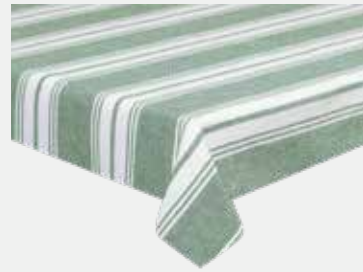

INNER 6
MASTER 24

VERDE

Tovaglia 140x240 cm (8 persone)
Tablecloth 55"x94 1/2" (8 people)

Cotone 90%+10% poliestere
Cotton 90%+10% polyester
TXXTO120880 - EAN 8056444363821

INNER 6
MASTER 24

VERDE

Tovaglia 150x300 cm (10 persone)
Tablecloth 59"x118" (10 people)