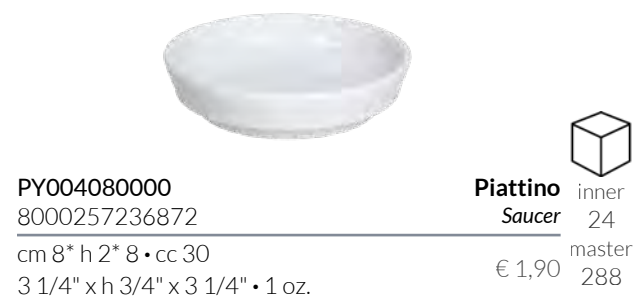

PY004080000
8000257236872

Piattino inner 24
Saucer master 288

cm 8* h 2* 8 • cc 30
3 1/4" x h 3/4" x 3 1/4" • 1 oz. € 1,90