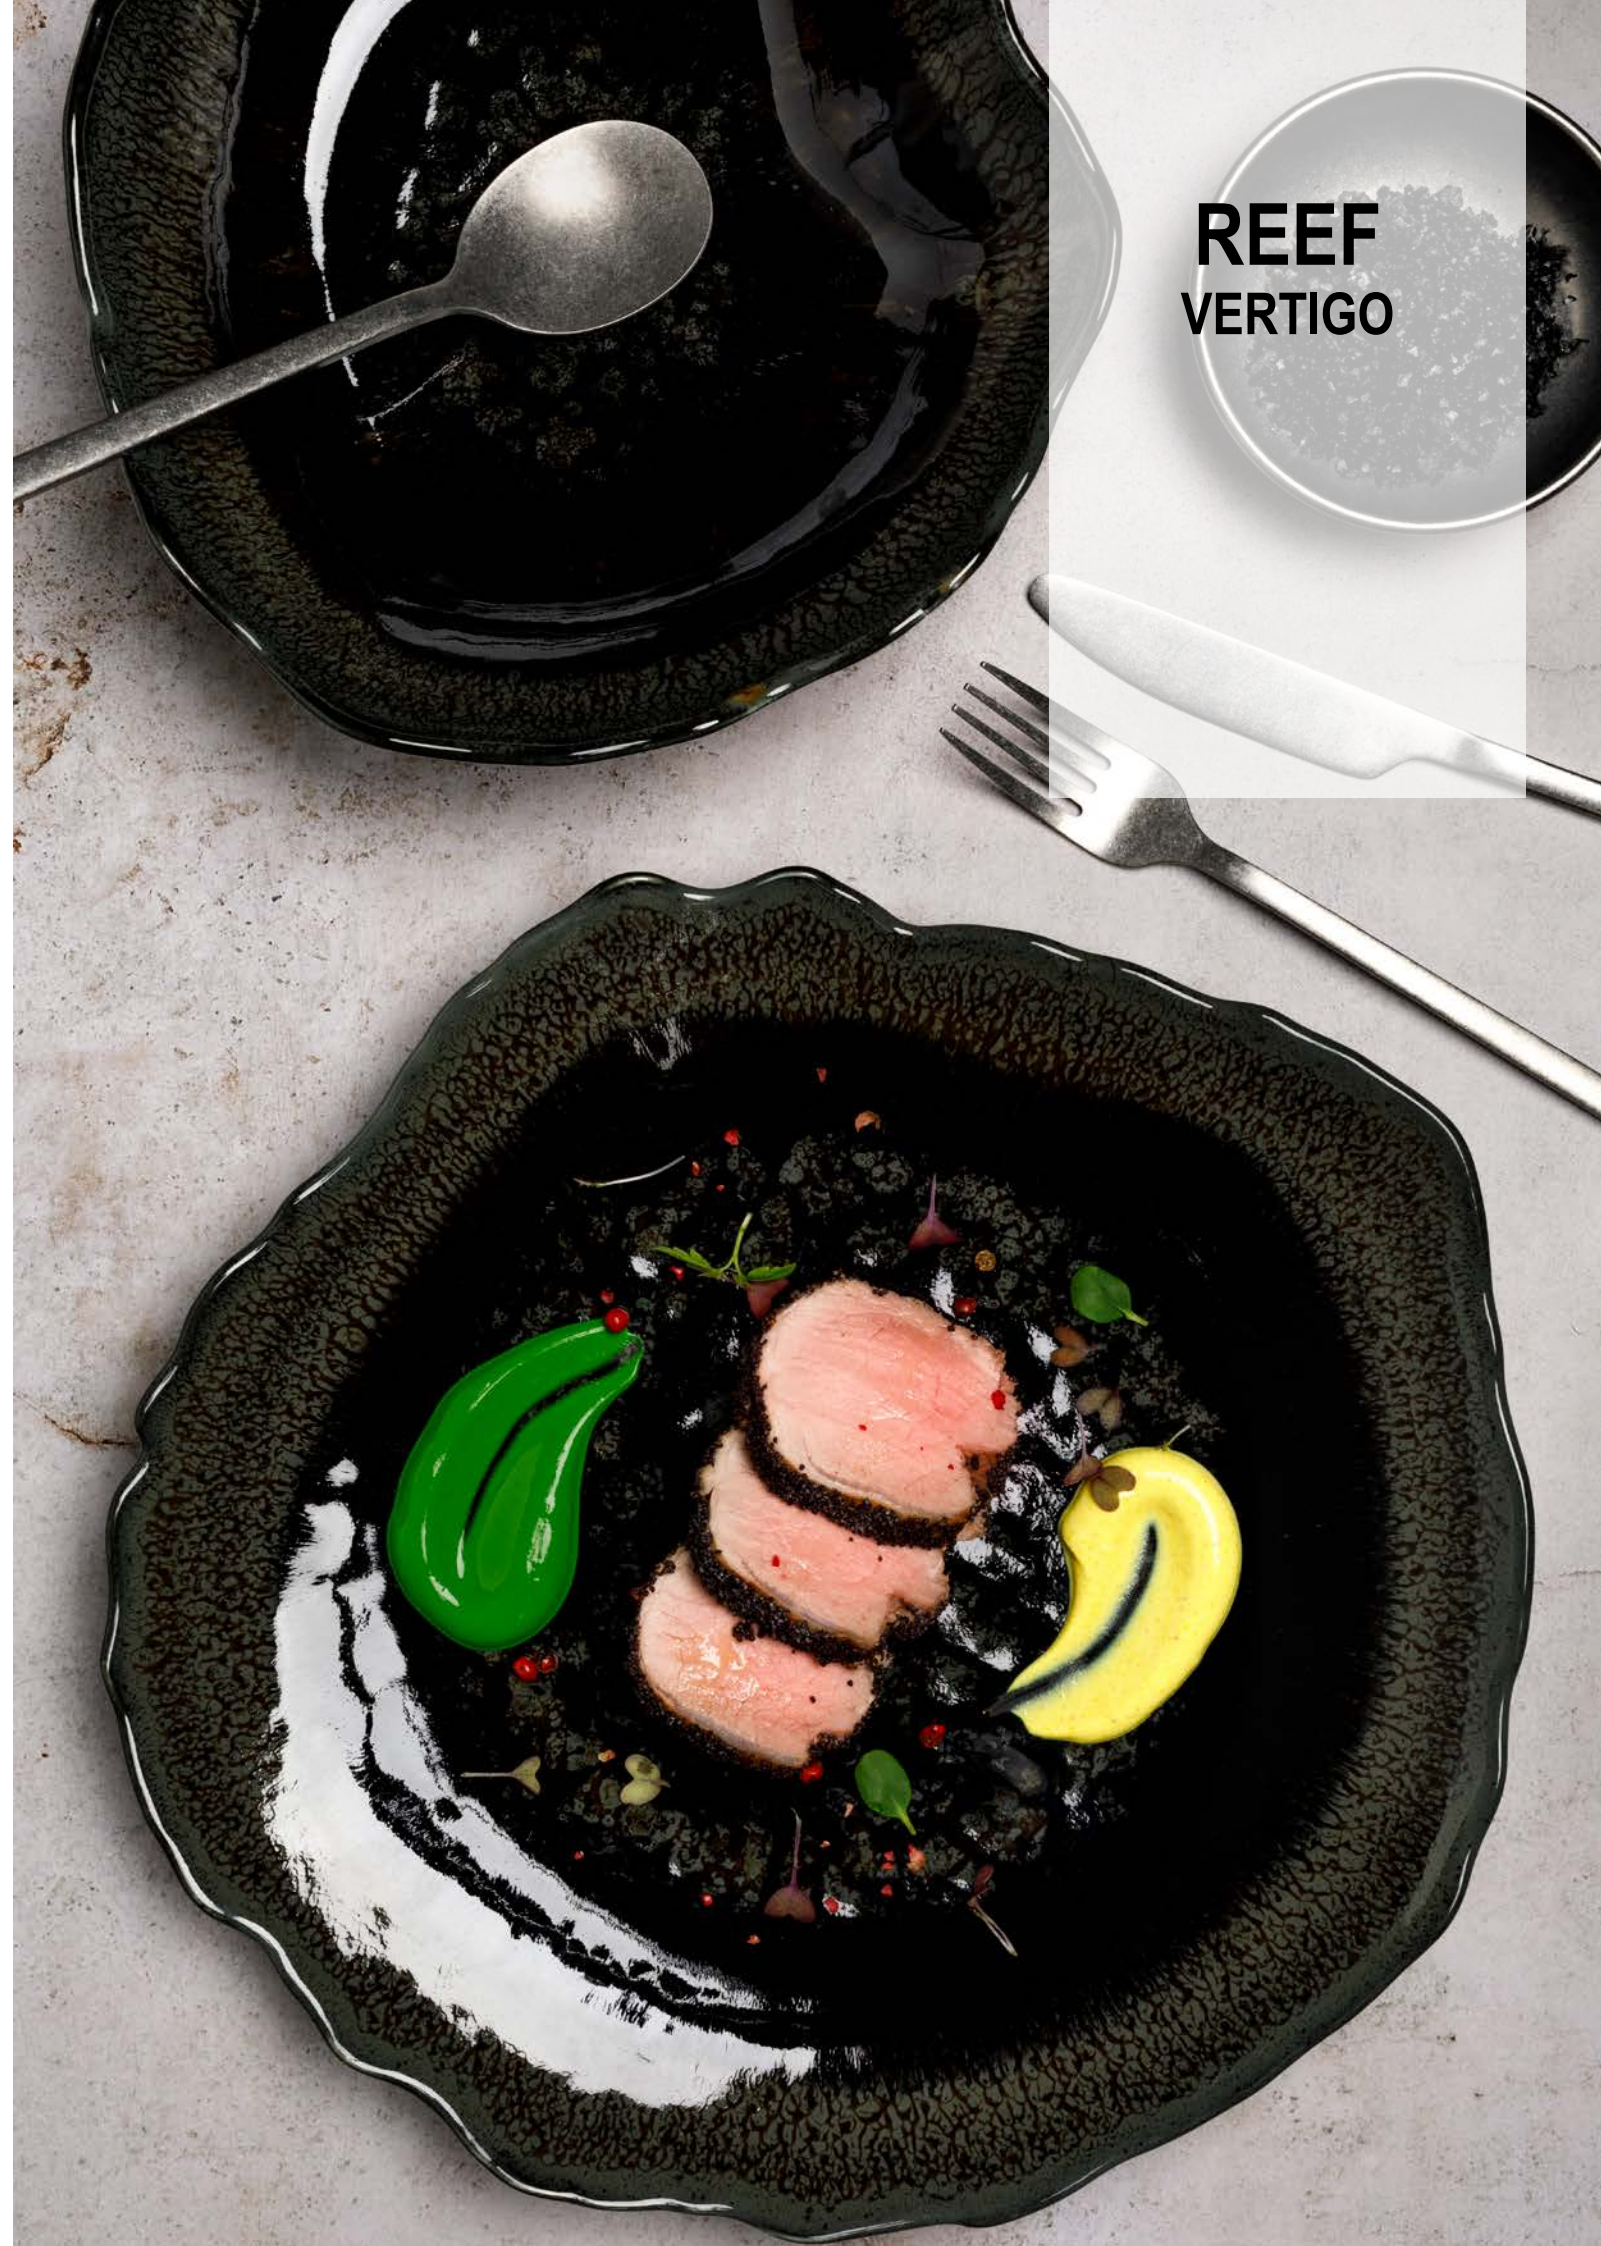

RY020305962
8056444451061
cm 29,5*20*h 3
11 1/2" x 7 3/4" x h 1 1/4"

Piatto ovale inner
Oval plate 4
€ 17,00 master
12