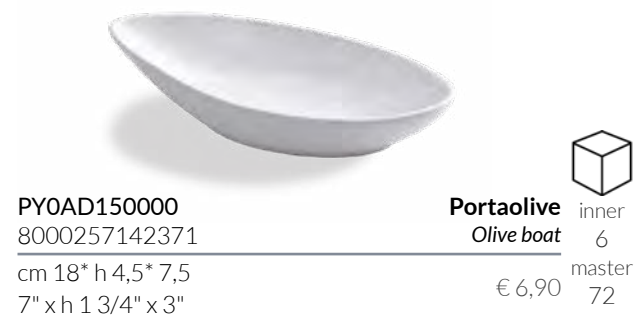

cm 10,6* h 3* 10,6 • cc 150
4 1/4" x h 1 1/4" x 4 1/4" • 5 oz. € 3,90

PARTY

una serie unica di accessori in porcellana bianca

a unique series of accessories in white porcelain

PY0AD150000
8000257142371

Portaolive inner 6
Olive boat master 72