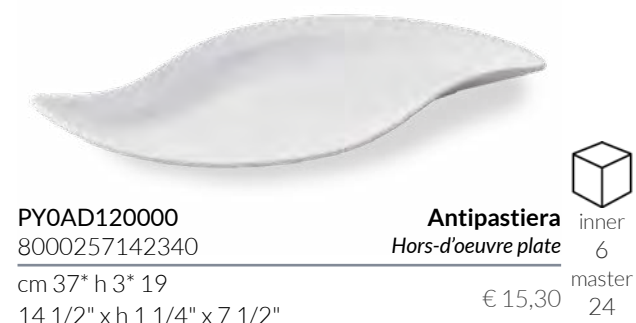

PY0AD110000
8000257142333

Antipastiera inner 6
Hors-d'oeuvre plate master 36

cm 27,5* h 2,5* 14
10 3/4" x h 1" x 5 1/2" € 8,50