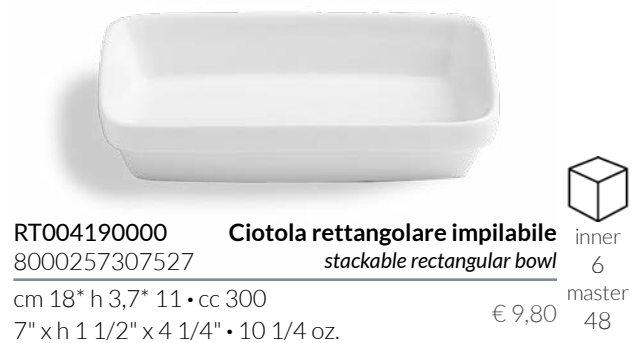

RT004130000
8000257307534

Ciotola quadra impilabile inner 6
Stackable fruit bowl master 48

cm 12* h 4,5* 12 • cc 140
4 3/4" x h 1 3/4" x 4 3/4" • 4 3/4 oz. € 6,40