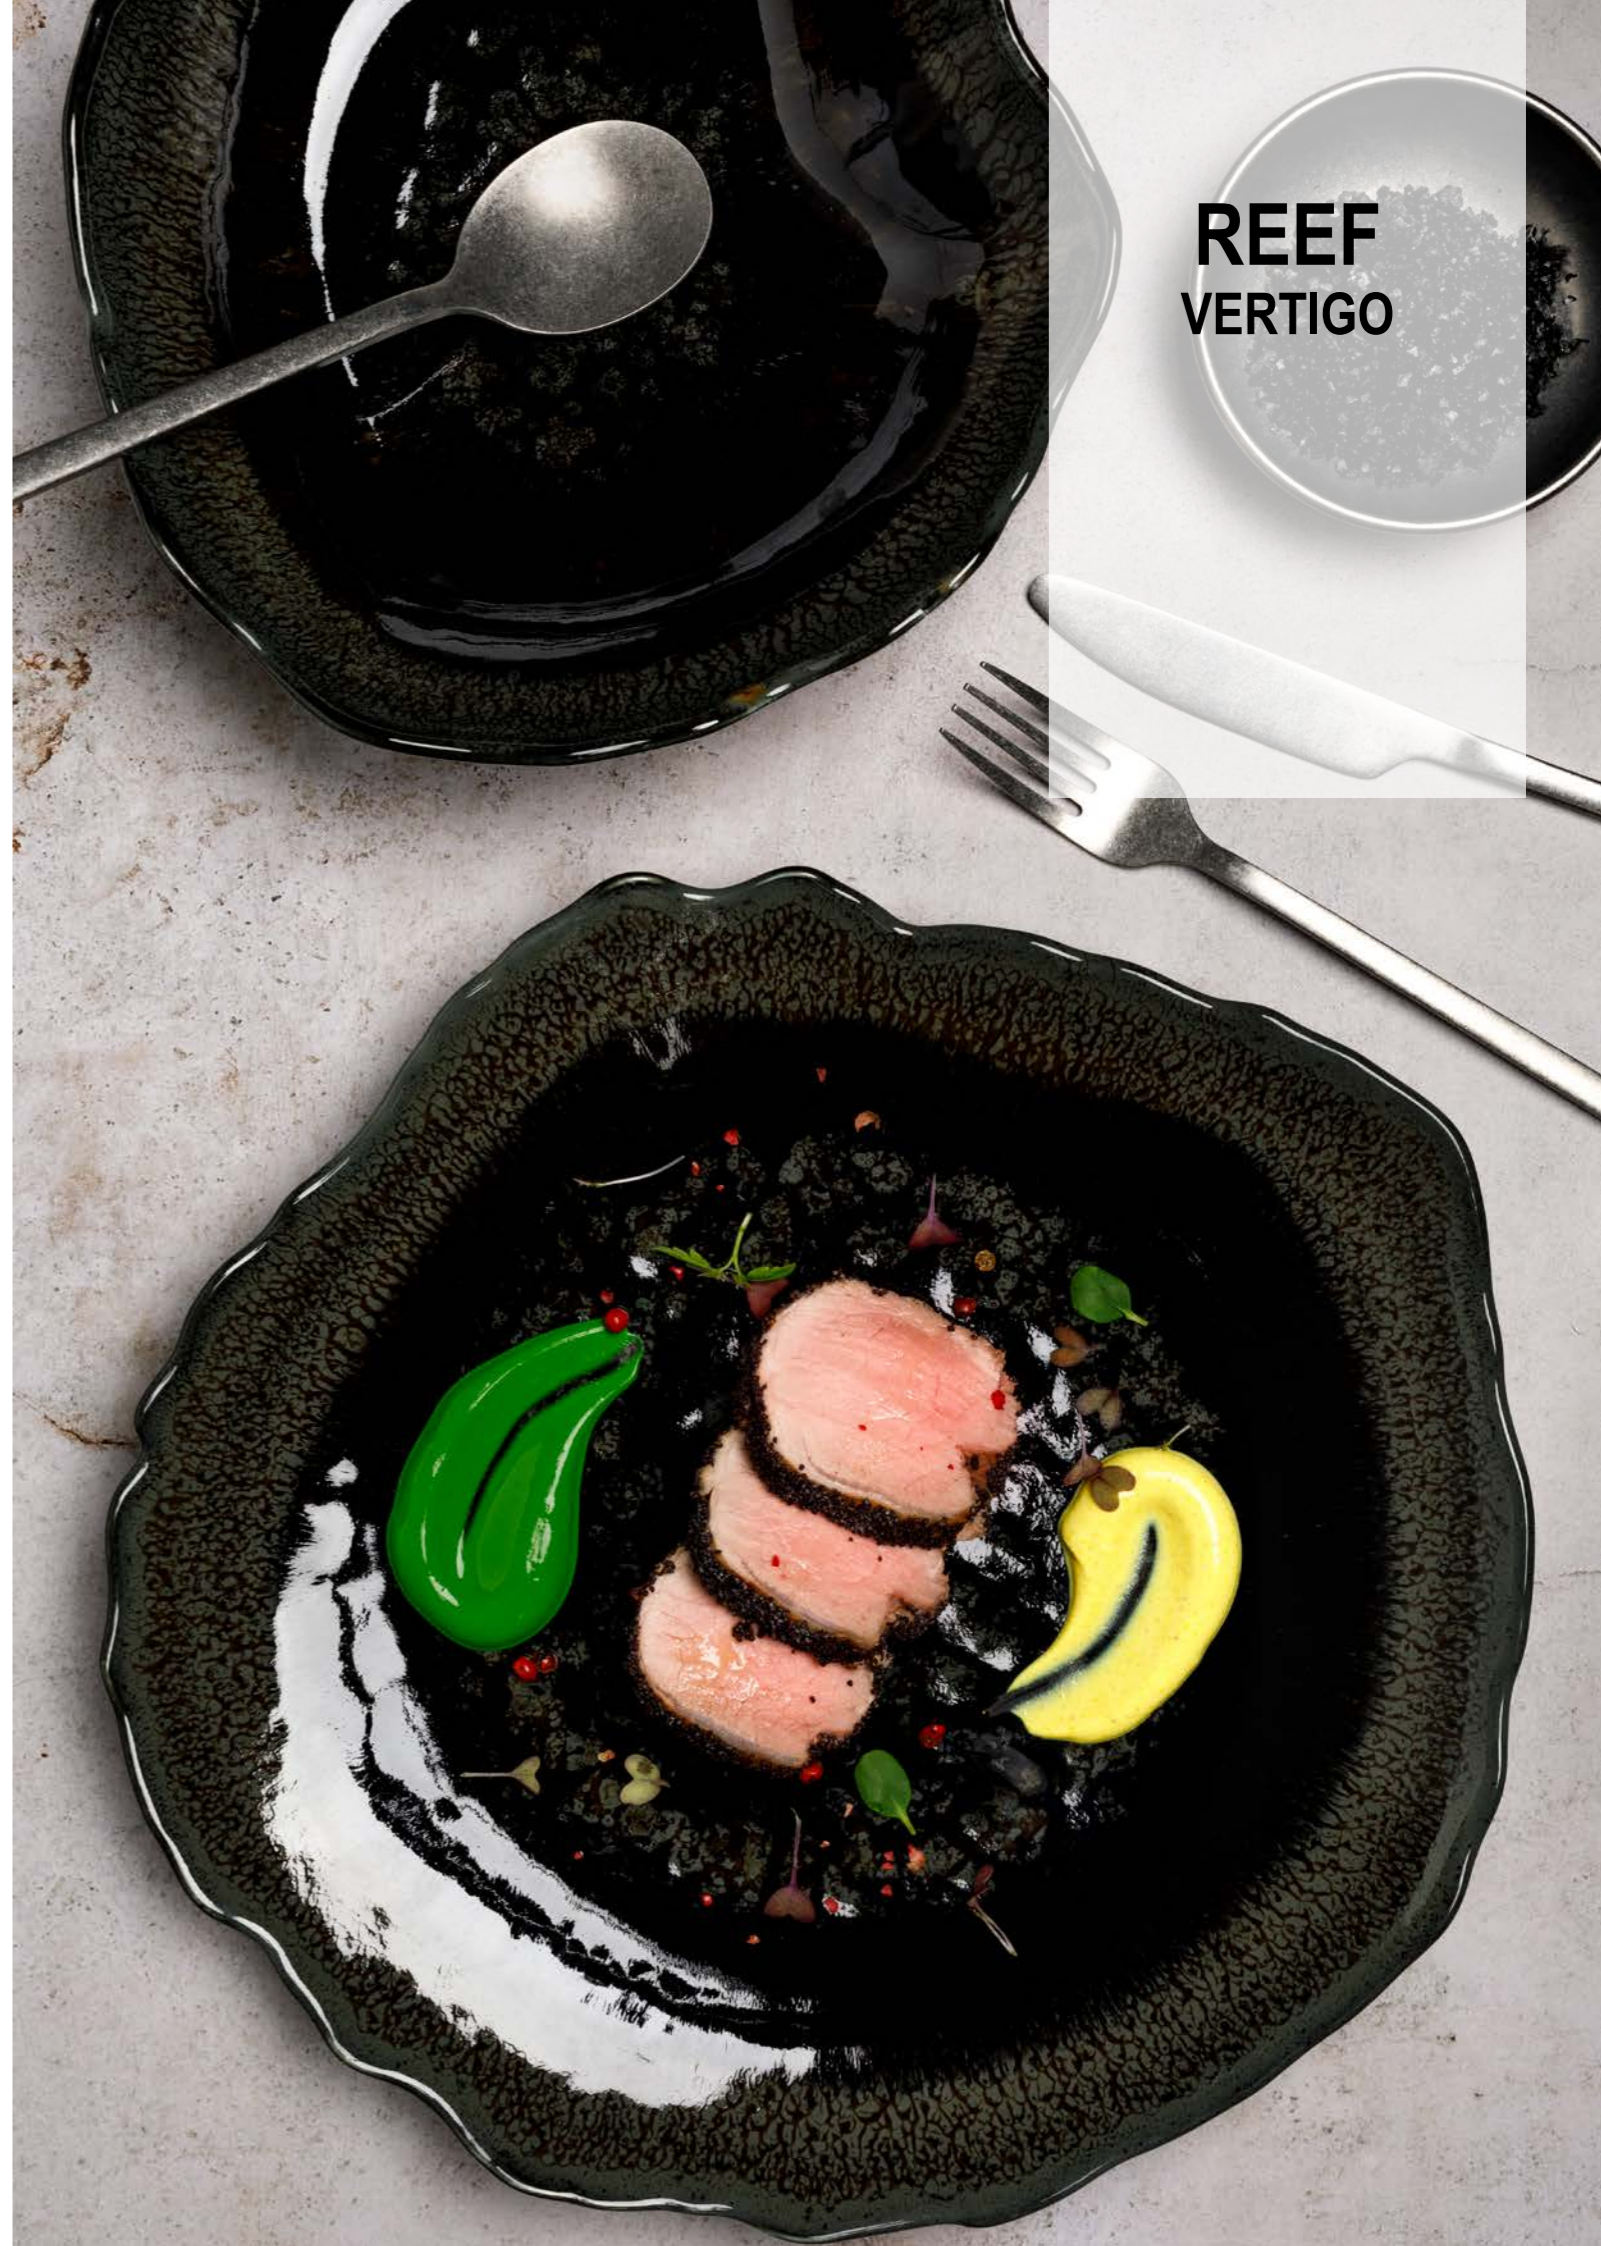

Piatto fondo coupe inner
Deep coupe plate 6
€ 17,50 master
24

NEW
2024

RY020305962
8056444451061
cm 29,5*20*h 3
11 1/2" x 7 3/4" x h 1 1/4"

Piatto ovale inner
Oval plate 4
€ 17,00 master
12

REEF
VERTIGO

REEF MARINE