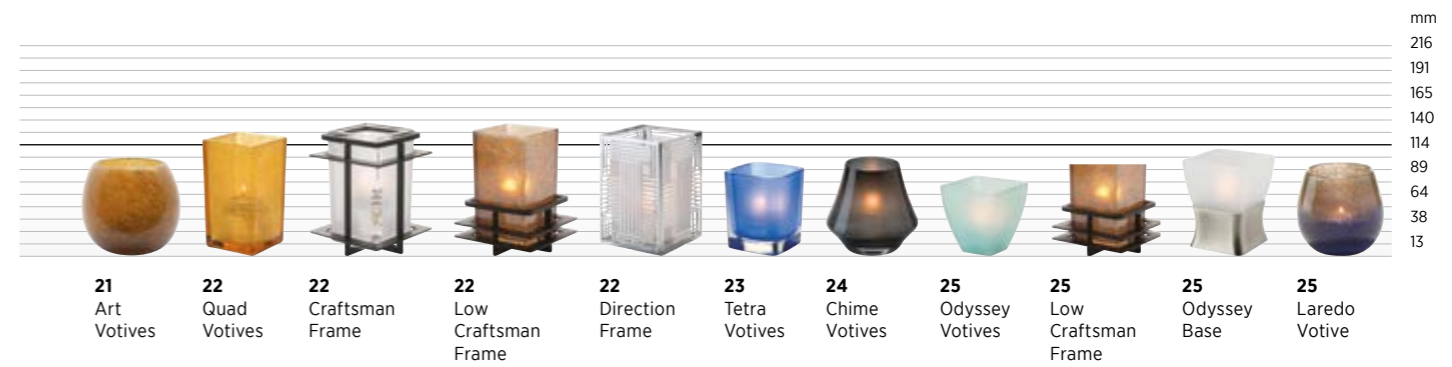

Inches
10.5
9.5
8.5
7.5
6.5
5.5
4.5
3.5
2.5
1.5
0.5

mm
266
242
216
191
165
140
114
89
64
38
13

Inches
5.5
4.5
3.5
2.5
1.5
0.5

mm
266
242
216
191
165
140
114
89
64
38
13