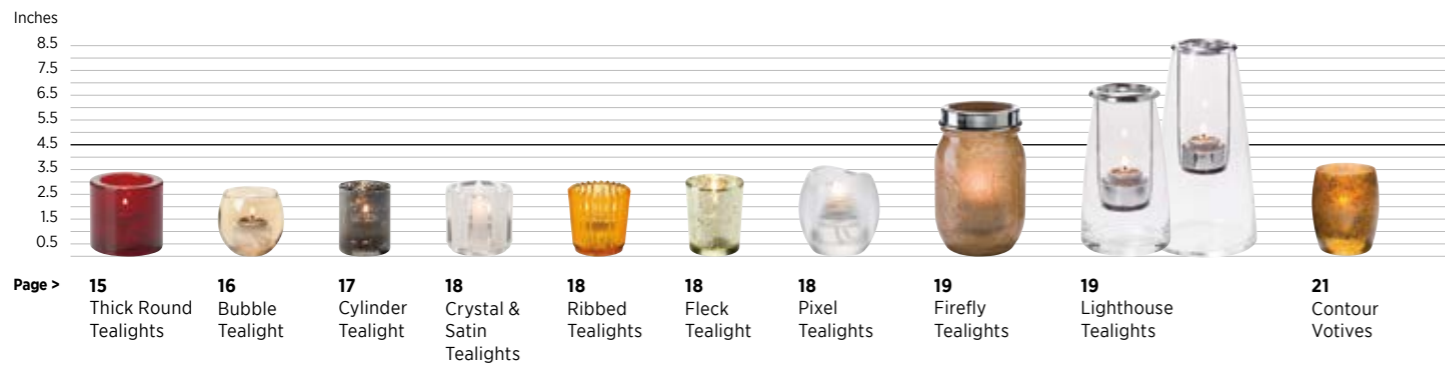

Inches
10.5
9.5
8.5
7.5
6.5
5.5
4.5
3.5
2.5
1.5
0.5

mm
266
242
216
191
165
140
114
89
64
38
13

Inches
5.5
4.5
3.5
2.5
1.5
0.5

mm
266
242
216
191
165
140
114
89
64
38
13