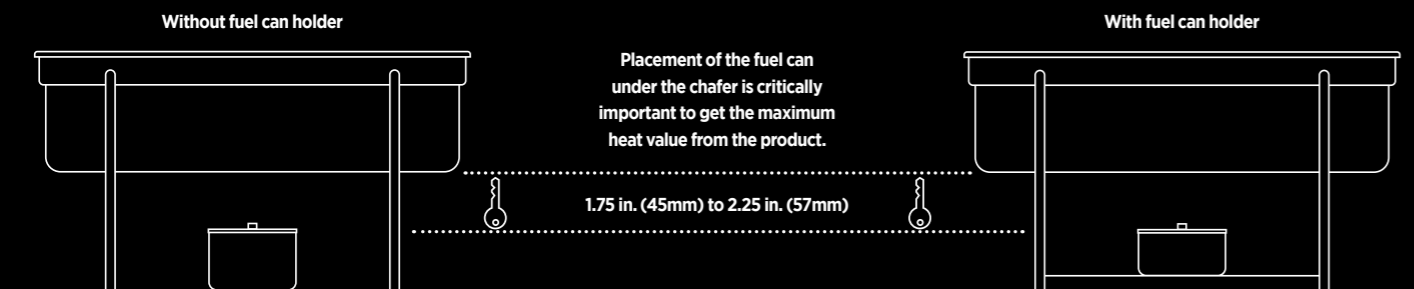

consistent flame & adjustable heat

Easy Heat® liquid chafing fuels are the go-to choice for buffet service. With a consistent flame for even heat, the wicks are located outside the canister keeping the flame position the same as it burns and the can cool so servers can easily handle during service. The wicks are also easily adjustable to provide different levels of heat to suit operator needs. Comprised of Diethylene Glycol, Hollowick's Easy Heat® fuels are non-flammable and enclosed in a sealed canister to prevent spill accidents and reuse on separate occasions.

	3 HEAT SETTINGS Standard 6 hr High 3 hr Low 8 hr HWEZ638 Case: 24 HWEZ6386PK Case: 6 Burn Time: 6-3- or 8 hours		3 HEAT SETTINGS Standard 4 hr High 2 hr Low 5 hr HWEZ425 Burn Time: 4-2- or 5 hours Case: 24		3 HEAT SETTINGS Standard 2 hr High 1 hr Low 3 hr HWEZ213 Burn Time: 2-1- or 3 hours Case: 48

MADE TO ORDER Made to order for Europe.

• Non-stock item. Due to shipping restrictions, all non-stock liquid candles and fuel-based items can only be purchased on a minimum order quantity basis and will be shipped directly from Hollowick, USA.