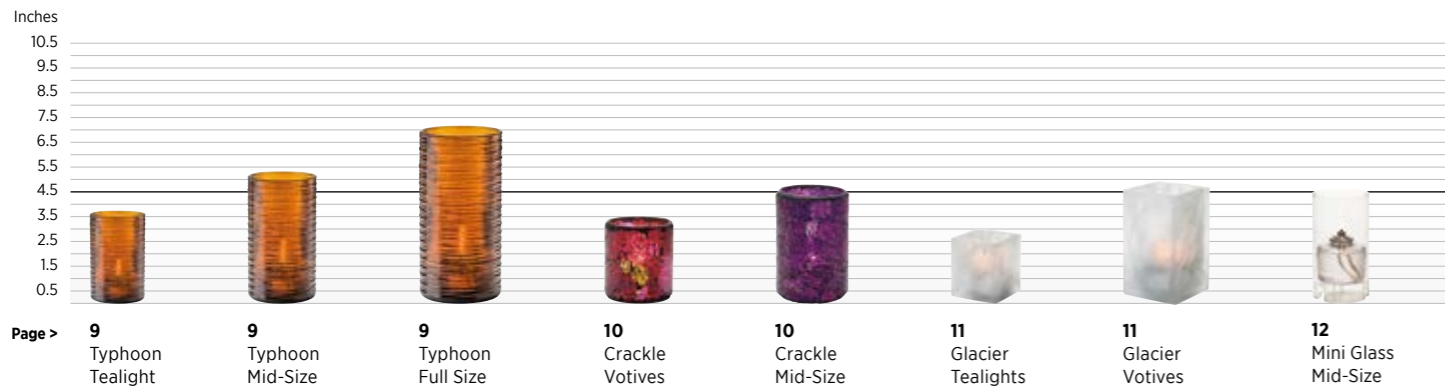

Inches
10.5
9.5
8.5
7.5
6.5
5.5
4.5
3.5
2.5
1.5
0.5

mm
266
242
216
191
165
140
114
89
64
38
13

Inches
5.5
4.5
3.5
2.5
1.5
0.5

mm
266
242
216
191
165
140
114
89
64
38
13