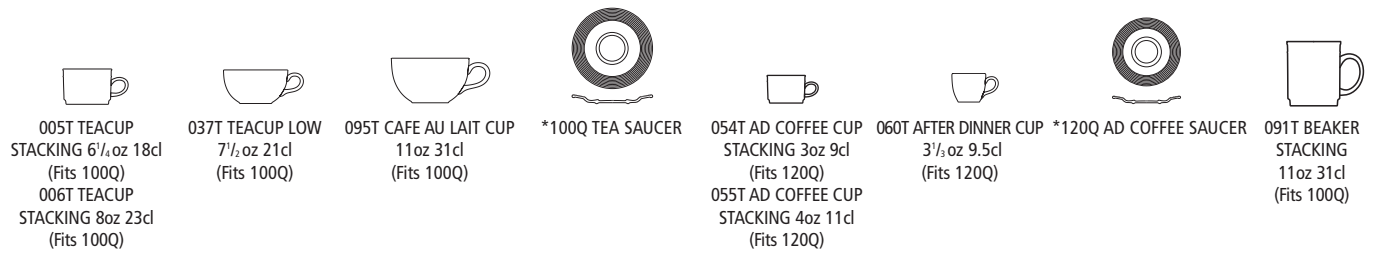

005T TEACUP
STACKING 6¹/₂oz 18cl
(Fits 100Q)
006T TEACUP
STACKING 8oz 23cl
(Fits 100Q)

037T TEACUP LOW
7¹/₂oz 21cl
(Fits 100Q)

095T CAFE AU LAIT CUP
11oz 31cl
(Fits 100Q)

*100Q TEA SAUCER

054T AD COFFEE CUP
STACKING 3oz 9cl
(Fits 120Q)
055T AD COFFEE CUP
STACKING 4oz 11cl
(Fits 120Q)

060T AFTER DINNER CUP
3¹/₂oz 9.5cl
(Fits 120Q)

*120Q AD COFFEE SAUCER

091T BEAKER
STACKING
11oz 31cl
(Fits 100Q)

*Embossed Item

International Headquarters
Dudson Ltd., 200, Scotia Road,
Tunstall,
Stoke-on-Trent,
ST6 4JD, England.
Tel: (01782) 819337
Fax: (01782) 813230
E: info@dudson.com

USA & Canada
Dudson USA Inc.,
5604, Departure Drive,
Raleigh NC 27616.
Tel: 919 877 0200
Fax: 919 877 0300
E: sales@dudsonusa.com

Australasia
Dudson International,
No.5, Bradford Street,
Alexandria,
New South Wales 2015.
Tel: (0)2 93173076
Fax: (0)2 93172150
E: info@dudson.com.au

Spain
Dudson S.L.,
Avd. La Pobla de
Vallbona, 39,
46183 La Eliana,
Valencia.
Tel: (96) 275 8314
Fax: (96) 165 5092
E: info@dudson.com.es

France
Dudson Ltd.,
60, Avenue de
Wagram,
Paris 75017.
Tel: (0)1 47 66 47 17
Fax: (0)1 43 80 40 78
E: gilles.thomas@
dudson.com.fr

Germany
Dudson Ltd.,
Untere Bergstrasse 9,
95100 Selb
Tel: (0) 9287 956300
Fax: (0) 9287 956310
E: craig.devon@
dudson.com

London Showroom
1, Three Kings Yard, Mayfair,
London, W1K 4JP,
England.

Visit www.dudson.com

ISO 9001:2000